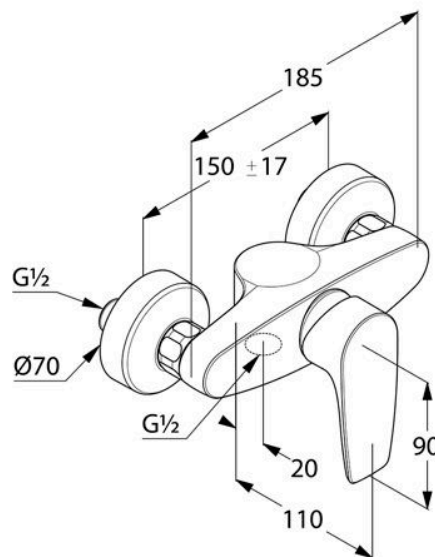

KLUDI-PURE&SOLID SINGLE LEVER SHOWER MIXER DN 15

348410575
Shower Mixers

KLUDI 

Technical Specification

| | |
|--------------------|------------------|
| Series: | KLUDI-PURE&SOLID |
| Color: | Chrome |
| Dimensions: | 11 x 22 x 12.3mm |
| Water Efficiency: | Standard |
| Installation Type: | Exposed |

Name:

- KLUDI-PURE&SOLID
- single lever shower mixer DN 15
- wall fastening
- solid lever
- ceramic cartridge with hot water limitation
- flow class B
- shower outlet G 1/2
- protected against back flow
- s-connections

Dimensions: All dimensions in mm. Tolerance of vitreous china & fireclay items: $\hat{A}\pm 5\%$ for below 200mm and $\hat{A}\pm 3\%$ for above 200mm; for all other items tolerance $\hat{A}\pm 1\%$. Note: Due to a continuing development program to improve design and performance, the manufacturer reserves all rights to vary specifications without prior information. Please note accessories are for photographic use only.